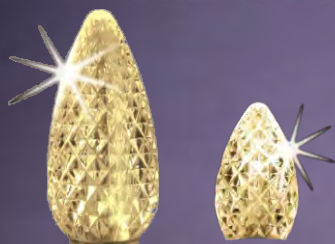

C9-4003 C7-23037
Green LED
\$1.25 / \$1.10

C9-4004 C7-22089
Blue LED
\$1.25 / \$1.10

C9-4006 C7-23009
Purple LED
\$1.25 / \$1.10

C9-4005 C7-23014
Orange LED
\$1.25 / \$1.10

C9-4012 C7-23038
Yellow LED
\$1.25 / \$1.10