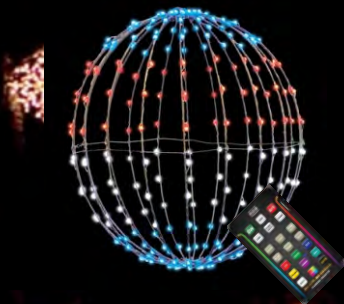

#21045 - 16" RGB Foldable Sphere
$105.99