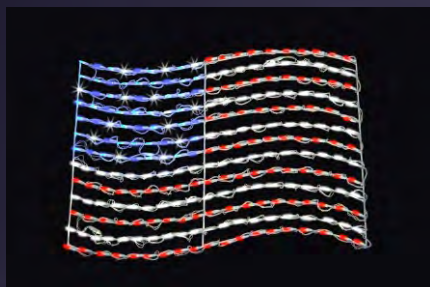

#21103 - LED American Flag
40" Width
$311.99