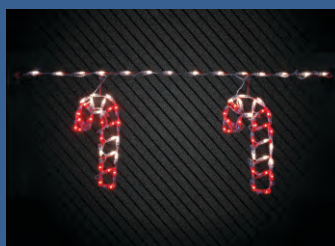

#2006 - Candy Cane
48'' Metal Frame
$58.99