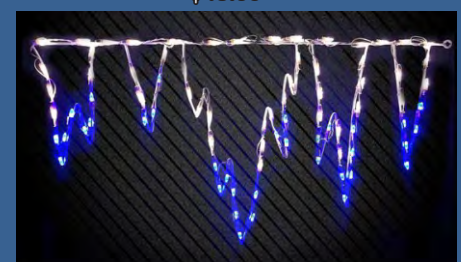

#21040 - Stocking
48'' Metal Frame
\$55.99

#2006 - Candy Cane
48'' Metal Frame
\$58.99

#6315 - RGB Icicle
48'' Metal Frame
\$48.99

#22081 - Icicle Lights 9.5'
Warm White No Frame
\$29.99

#2005 - Glacier
48'' Metal Frame
\$69.99