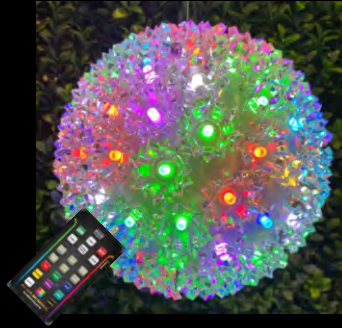

#6312 - 7.5" RGB Sphere
$59.99