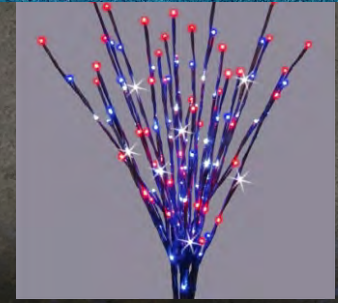

#22116 - 24" Dual Tone Classic
White and Pure White
\$52.99

11 SNOWFLAKES / LIGHT BURSTS

Jingle Balz
Steady Warm White
No Twinkle
#23011 - 18" \$42.99
#23039 - 28" \$53.99

#22067 - Warm White Sphere
32" H
\$167.99