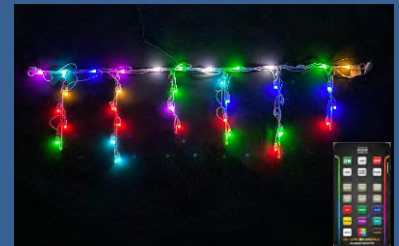

#9942 - Icicle Pure White
48' Metal Frame
$48.99

#6315 - RGB Icicle
48'' Metal Frame
$48.99